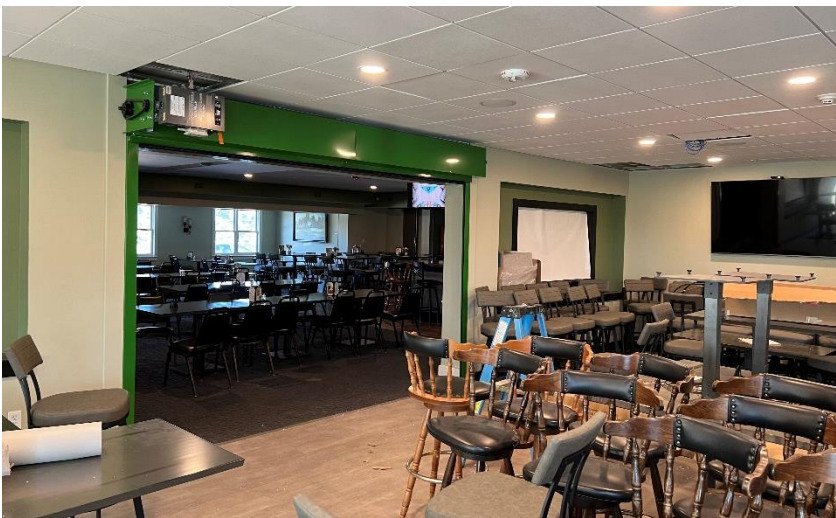

Restaurant Expansion Lochmere Country Club

Tilton, New Hampshire

Construction Progress

- + ARCHITECTURE
- + PLANNING
- + SUSTAINABLE DESIGN
- + UNIVERSAL DESIGN
- + INTERIOR DESIGN

Restaurant Expansion Lochmere Country Club