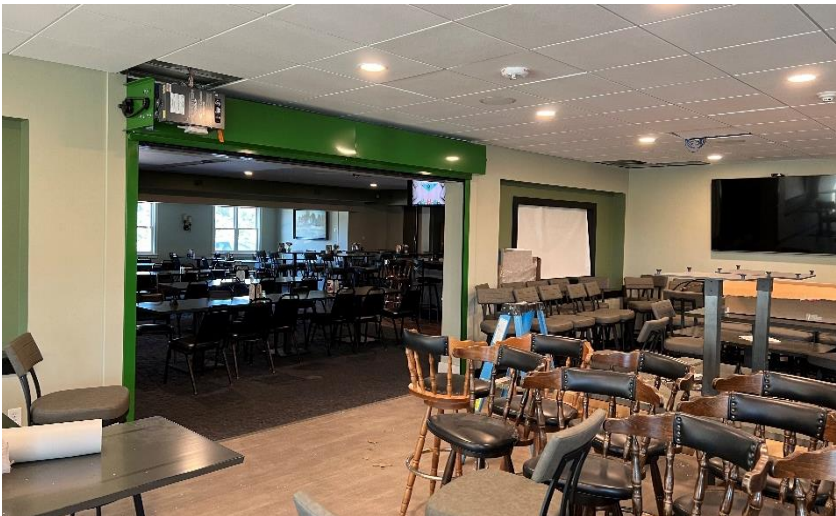

Restaurant Expansion Lochmere Country Club

Tilton, New Hampshire

Construction Progress

- + ARCHITECTURE
- + PLANNING
- + SUSTAINABLE DESIGN
- + UNIVERSAL DESIGN
- + INTERIOR DESIGN

Restaurant Expansion Lochmere Country Club